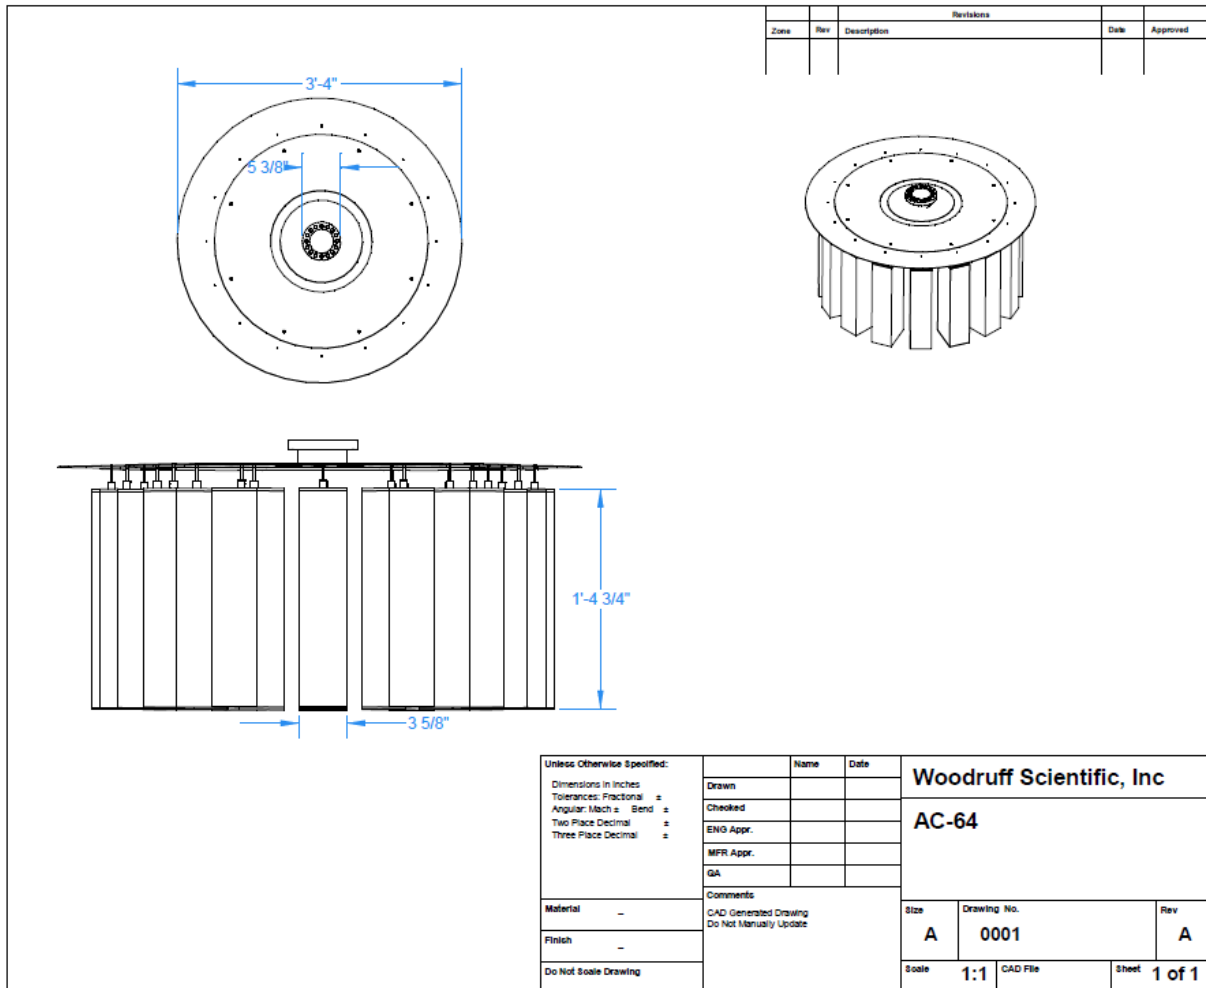

Engineering Drawing

Notes:

1. Mounting holes are sized as a clearance fit for a 1/4-20 screw
2. For higher power operation in steady state, attach coils to suitable heat sink
3. Electrical connections to the coil are made with 1/4" lugs, soldered to coil winding