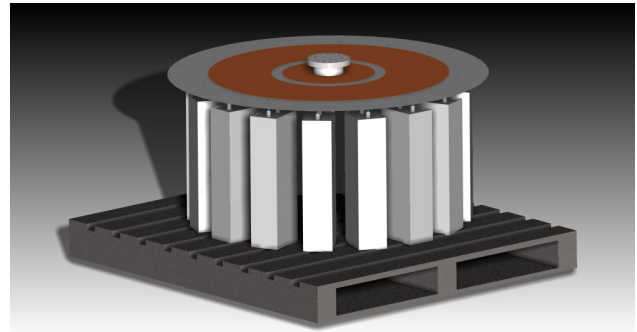

Descriptive name: Bank with spark-gap switch, 12kV, 4uF caps, circular arrangement

Features:

- Copper (-ve) and aluminum buswork (grd)
- 12kV insulation rating
- Built for stand-alone applications
- Spark gaps rated to 6 Coulombs
- Easy maintenance / 360° access

Descriptive name: Bank with spark-gap switch, 12kV, 4uF caps, circular arrangement

Engineering Drawing

Notes:

1. Mounting holes are sized as a clearance fit for a 1/4-20 screw
2. For higher power operation in steady state, attach coils to suitable heat sink
3. Electrical connections to the coil are made with 1/4" lugs, soldered to coil winding