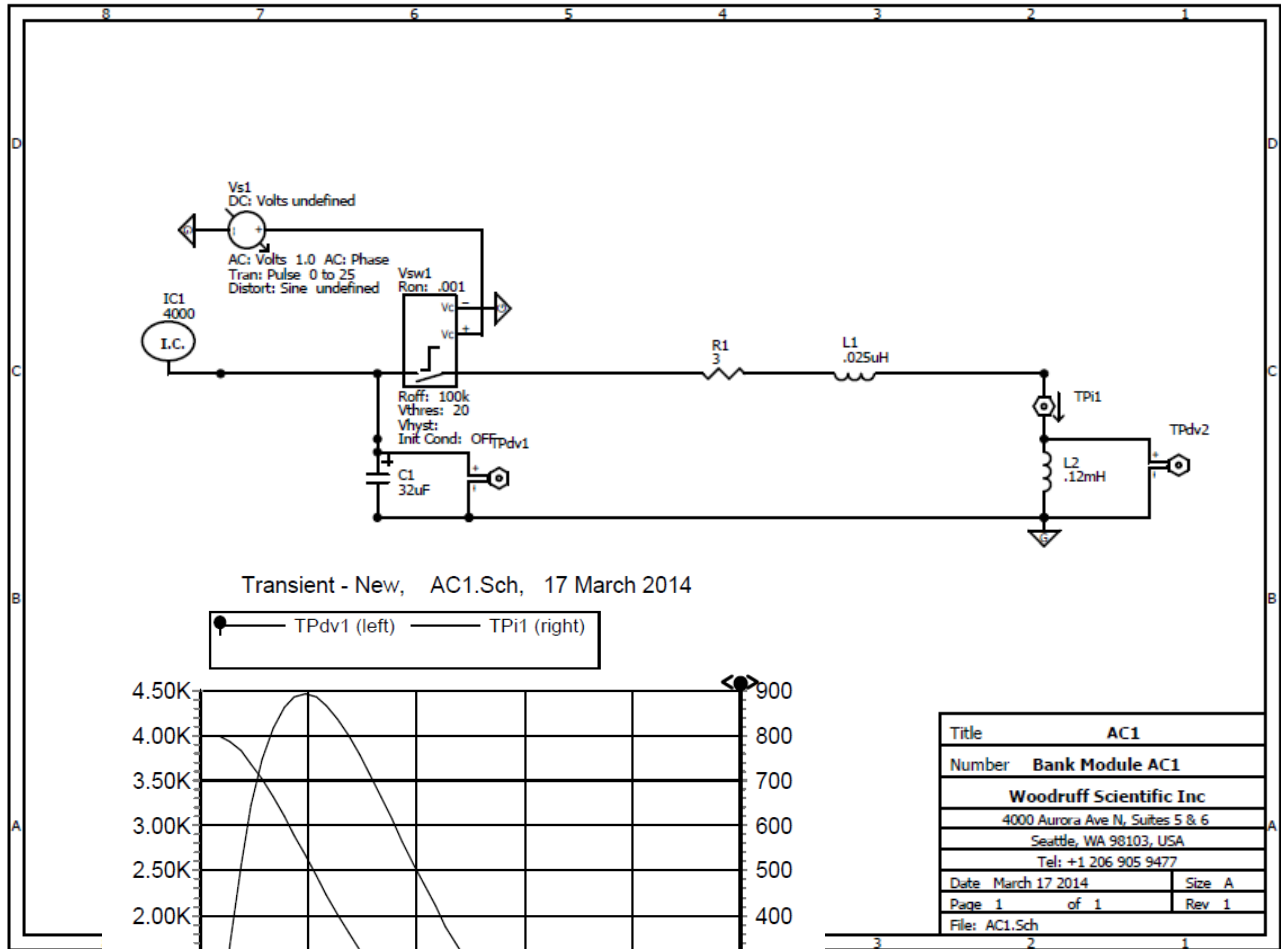

Woodruff Scientific Inc

4000 Aurora Ave N,
Suites 5 & 6, Seattle, WA 98103
(206) 905 9477 8am to 5pm Pacific
sales@woodruffscientific.com
<http://www.woodruffscientific.com>

Model number(s): AC-[16,32,64]

Descriptive name: Bank with spark-gap switch, 12kV, 4uF caps, circular arrangement